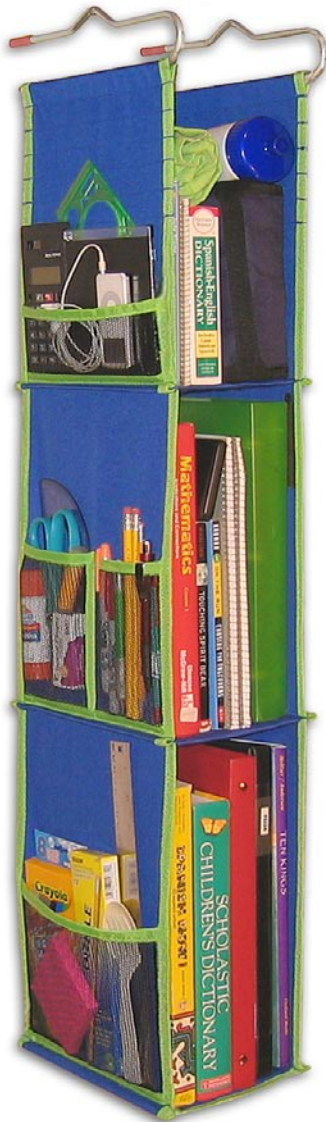

LockerWorks®

Every locker needs one.

Sturdy organizer that hangs inside the locker, not on the door, and suspends from locker shelf, hooks or rod

Expands usable locker space, leaving room for coat, backpack, etc.

Creates sturdy shelves measuring 12.5" tall x 6" wide x 9" deep

Adjusts in height from 38" to 20" to fit both full and half lockers

Constructed of heavy duty fabric with steel hangers and rigid shelf inserts

Available in three colors:

Black w/red trim

Royal blue w/green trim

Lime green w/orange trim

Lopatcong PTA Locker Organizer Sale

Make checks payable to:
Lopatcong Township PTA

Orders due at the school
front office by June 18th.